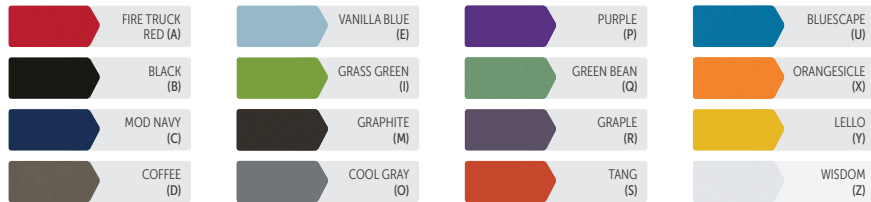

COLOR & FINISH OPTIONS

STEP 1
WORK SURFACE

[FAMILY] - [WORK]
[PART] - [SURFACE]

SOLID LAMINATE

PARAGON RED (910)	EARTH (185)	FROST (918)	CITADEL (303)
MARS (743)	STORM (770)	NEUTRAL WHITE (123)	NORTH SEA GRAY (535)
CLEMENTINE (852)	BLACK (900)	FASHION GRAY (366)	PLUM (736)
ISLAND (229)	COWBOY BLUE (976)	FOLKSTONE (902)	ORANGE GROVE (233)

WHITEBOARD LAMINATE

FROST (189)

WOOD GRAIN LAMINATE

HIGH RISE (857)	RIVER CHERRY (566)	XANADU (110)	WENGE STRAND (150)
KENSINGTON MAPLE (963)	STUDIO TEAK (103)	WHEAT STRAND (179)	BURNT STRAND (400)

PATTERN LAMINATE

WHITE NEBULA (215)	CARBON EV (890)	CLASSIC LINEN (155)	NAVY LEGACY (985)
CRISP LINEN (122)	CITADEL WARP (511)	EARTHEN WARP (119)	GRAPHITE TWILL (531)
WASHI CRYSTAL (440)	GRAPHITE NEBULA (994)	EARTHEN TWILL (161)	GRAY NEBULA (102)
WASHI PEWTER (441)	CLOUD NEBULA (315)	SARUM TWILL (242)	PRESSED LINEN (858)
NEUTRAL WEFT (112)	TAILORED LINEN (859)	NEUTRAL TWILL (306)	

NEW COLORS

STEP 2
EDGE

[FAMILY] - [WORK SURFACE] [EDGE COLOR]

STEP 3
FRAME

[FAMILY] - [WORK SURFACE] [EDGE COLOR] [FRAME COLOR]

STEP 4
MODESTY/SIDE PANELS

[FAMILY] - [WORK SURFACE] [EDGE COLOR] [FRAME COLOR] [MODESTY/SIDE PANELS]