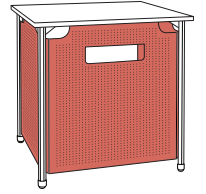

COMPONENTS

Information Commons Circulation Desk is made up of:

- Desk Shell
- Transaction Desk Shell
- Corner Radius
- Corner Radius Filler
- Book Return Module
- Depressible Book Cart

Each component comes standard with glides & is available with casters as an option.

NEW COLORS

STEP 2
EDGE

[FAMILY] - [WORK SURFACE] [EDGE COLOR]

STEP 3
FRAME

[FAMILY] - [WORK SURFACE] [EDGE COLOR] [FRAME COLOR]

STEP 4
MODESTY/SIDE PANELS

[FAMILY] - [WORK SURFACE] [EDGE COLOR] [FRAME COLOR] [MODESTY/SIDE PANELS]

STEP 5
PLASTIC ACCENT

[FAMILY] - [WORK SURFACE] [EDGE COLOR] [FRAME COLOR] [MODESTY/SIDE PANELS] [PLASTIC ACCENT]

MODEL NUMBERS & PRODUCT SPECS

DESK SHELL

Model #	Width (in)	Depth (in)	Height (in)	Weight (lbs)	Freight Class (Qty 1)
CIRCD5403029	40	30	29	150	100
CIRCD5403029C	40	30	29	150	100
CIRCD5403629	40	36	29	160	92.5
CIRCD5403629C	40	36	29	160	92.5
CIRCD5603029	60	30	29	190	100
CIRCD5603029C	60	30	29	190	100
CIRCD5603629	60	36	29	200	100
CIRCD5603629C	60	36	29	200	100
CIRCD5723029	72	30	29	220	100
CIRCD5723029C	72	30	29	220	100
CIRCD5723629	72	36	29	230	100
CIRCD5723629C	72	36	29	230	100
CIRCD5403039	40	30	39	160	92.5
CIRCD5403039C	40	30	39	160	92.5
CIRCD5403639	40	36	39	170	92.5
CIRCD5403639C	40	36	39	170	92.5
CIRCD5603039	60	30	39	200	100
CIRCD5603039C	60	30	39	200	100
CIRCD5603639	60	36	39	210	100
CIRCD5603639C	60	36	39	210	100
CIRCD5723039	72	30	39	230	100
CIRCD5723039C	72	30	39	230	100
CIRCD5723639	72	36	39	240	100
CIRCD5723639C	72	36	39	240	100