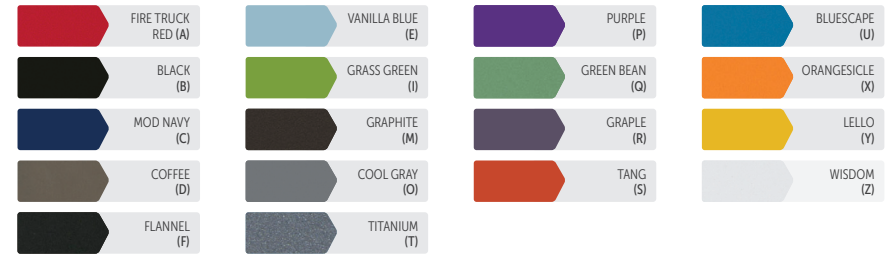

COLOR & FINISH OPTIONS

STEP 1
WORK SURFACE

[FAMILY] - [WORK]
[PART] - [SURFACE]

SOLID LAMINATE

PARAGON RED (910)	EARTH (185)	FROST (918)	CITADEL (303)
MARS (743)	STORM (770)	NEUTRAL WHITE (123)	NORTH SEA GRAY (535)
CLEMENTINE (852)	BLACK (900)	FASHION GRAY (366)	PLUM (736)
ISLAND (229)	COWBOY BLUE (976)	FOLKSTONE (902)	ORANGE GROVE (233)

WHITEBOARD LAMINATE

FROST (189)

WOOD GRAIN LAMINATE

HIGH RISE (857)	RIVER CHERRY (566)	XANADU (110)	WENGE STRAND (150)
KENSINGTON MAPLE (963)	STUDIO TEAK (103)	WHEAT STRAND (179)	BURNT STRAND (400)

PATTERN LAMINATE

WHITE NEBULA (215)	CARBON EV (890)	CLASSIC LINEN (155)	NAVY LEGACY (985)
CRISP LINEN (122)	CITADEL WARP (511)	EARTHEN WARP (119)	GRAPHITE TWILL (531)
WASHI CRYSTAL (440)	GRAPHITE NEBULA (994)	EARTHEN TWILL (161)	GRAY NEBULA (102)
WASHI PEWTER (441)	CLOUD NEBULA (315)	SARUM TWILL (242)	PRESSED LINEN (858)
NEUTRAL WEFT (112)	TAILORED LINEN (859)	NEUTRAL TWILL (306)	

NEW COLORS

STEP 2
EDGE

[FAMILY] - [WORK SURFACE] [EDGE COLOR]

STEP 3
FRAME

[FAMILY] - [WORK SURFACE] [EDGE COLOR] [FRAME COLOR]

STEP 4
MODESTY/SIDE PANELS

[FAMILY] - [WORK SURFACE] [EDGE COLOR] [FRAME COLOR] [MODESTY/SIDE PANELS]