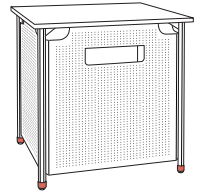

COMPONENTS

Information Commons Circulation Desk is made up of:

- Desk Shell
- Transaction Desk Shell
- Corner Radius
- Corner Radius Filler
- Book Return Module
- Depressible Book Cart

Each component comes standard with glides & is available with casters as an option.

STEP 5
PLASTIC ACCENT

[FAMILY] - [WORK SURFACE] [EDGE COLOR] [FRAME COLOR] [MODESTY/SIDE PANELS] [PLASTIC ACCENT]

MODEL NUMBERS & PRODUCT SPECS

DESK SHELL

Model #	Width (in)	Depth (in)	Height (in)	Weight (lbs)	Freight Class (Qty 1)
CIRCD5403029	40	30	29	150	100
CIRCD5403029C	40	30	29	150	100
CIRCD5403629	40	36	29	160	92.5
CIRCD5403629C	40	36	29	160	92.5
CIRCD5603029	60	30	29	190	100
CIRCD5603029C	60	30	29	190	100
CIRCD5603629	60	36	29	200	100
CIRCD5603629C	60	36	29	200	100
CIRCD5723029	72	30	29	220	100
CIRCD5723029C	72	30	29	220	100
CIRCD5723629	72	36	29	230	100
CIRCD5723629C	72	36	29	230	100
CIRCD5403039	40	30	39	160	92.5
CIRCD5403039C	40	30	39	160	92.5
CIRCD5403639	40	36	39	170	92.5
CIRCD5403639C	40	36	39	170	92.5
CIRCD5603039	60	30	39	200	100
CIRCD5603039C	60	30	39	200	100
CIRCD5603639	60	36	39	210	100
CIRCD5603639C	60	36	39	210	100
CIRCD5723039	72	30	39	230	100
CIRCD5723039C	72	30	39	230	100
CIRCD5723639	72	36	39	240	100
CIRCD5723639C	72	36	39	240	100