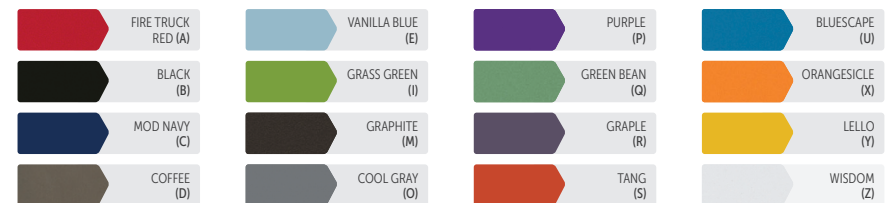

STEP 5
PLASTIC ACCENT

[FAMILY] - [WORK SURFACE] [EDGE COLOR] [FRAME COLOR] [MODESTY/SIDE PANELS] [PLASTIC ACCENT]