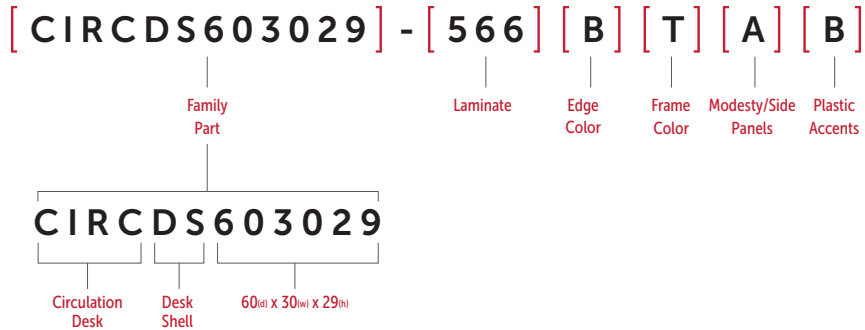

SHIPS KD

The IC Circulation Desk ships KD (knocked-down) to provide the most economical, damage-free shipping possible.

COLORS

Surface & modesty panel are available in numerous standard colors, & legs are available in Titanium powder coated steel.

Book Return Module

Corner Radius Filler

Desk Shell

Transaction Desk Shell

Corner Radius

CONFIGURING A MODEL NUMBER

The IC Circulation Desk can be configured in several different ways to create a custom Circulation Desk for your library or learning space. Each piece is ordered separately & can be specified in the following way. In this example we will use a desk shell with the model number: CIRCDS603029