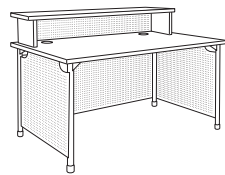

TRANSACTION DESK SHELL

Model #	Width (in)	Depth (in)	Height (in)	Weight (lbs)	Freight Class (Qty 1)
CIRCTDS603029	60	30	39	220	92.5
CIRCTDS603029C	60	30	39	220	92.5
CIRCTDS603629	60	36	39	230	92.5
CIRCTDS603629C	60	36	39	230	92.5
CIRCTDS723029	72	30	39	230	100
CIRCTDS723029C	72	30	39	230	100H
CIRCTDS723629	72	36	39	240	92.5
CIRCTDS723629C	72	36	39	240	92.5