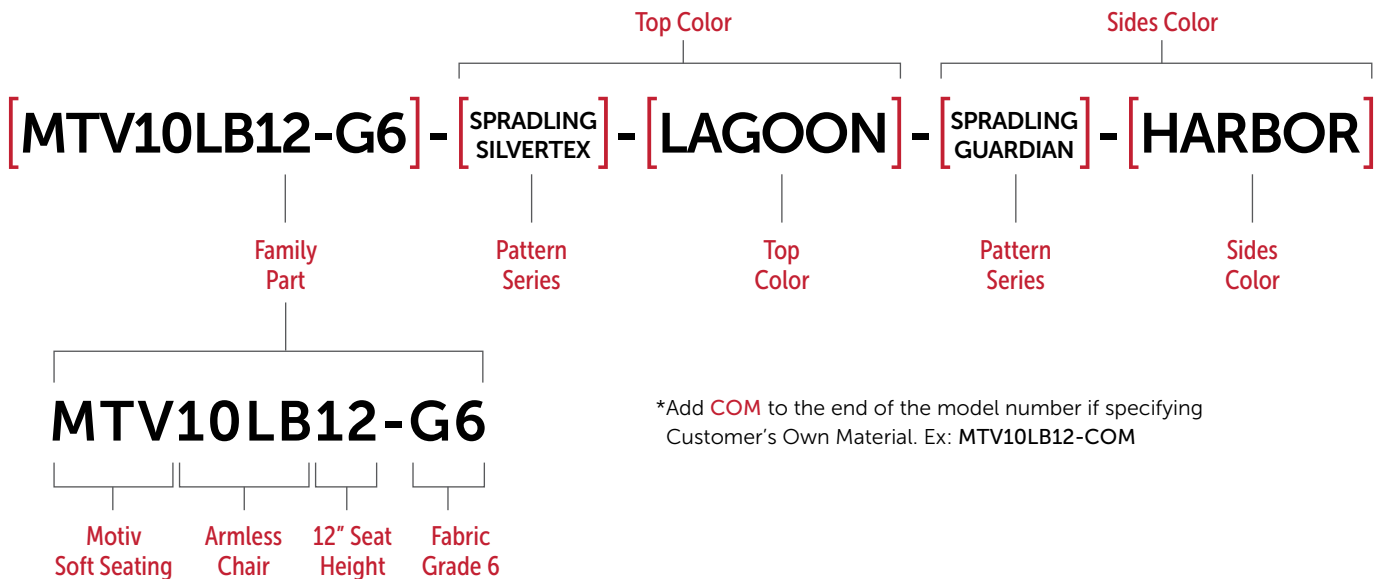

CONFIGURING A MODEL NUMBER

Refer to the Model Numbers & Product Specs section for a list of all family part model numbers in this product line. Use the chart below as a reference for how to properly specify this product.