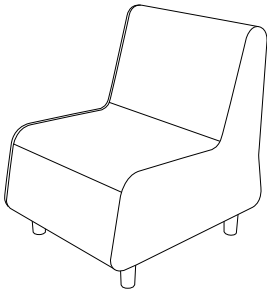

MOTIV 2.0 - 15"H SINGLE CHAIR

Model #	Width (in)	Depth (in)	Overall Height (in)	Weight (lbs)	Freight Class (Qty 1)
MTV10LB15	24	28	30	50	250
MTV10LB15-PF (Power Front)	24	28	30	50	250
MTV10LB15C (Casters)	24	28	30	50	250
MTV10LB15C-PF (Casters +Power Front)	24	28	30	50	250

(Models with casters come with casters on 2 legs only)