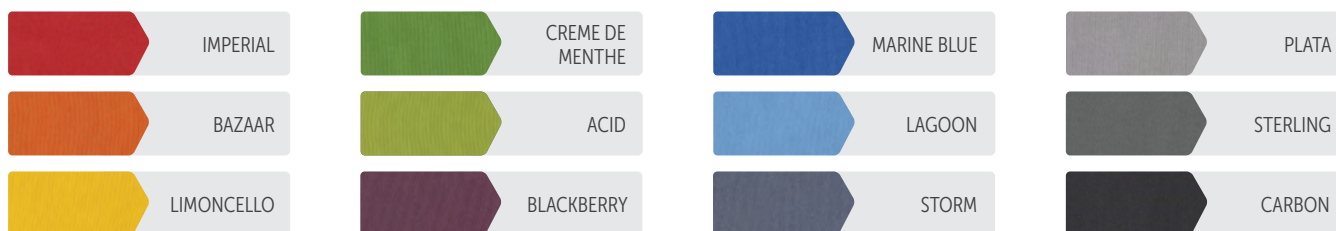

All 18" models are available with Titanium color legs only.

[FAMILY PART] - [PATTERN SERIES] - [TOP COLOR]

STEP 2 PATTERN SERIES SIDES COLOR

Use the name of the textile color as the key code for **STEP 2**

[FAMILY PART] - [PATTERN SERIES] - [TOP COLOR] - [PATTERN SERIES] - [SIDES COLOR]

○ MAYER QUATTRO PATTERN SERIES

○ CF STINSON LARA PATTERN SERIES

MOMENTUM EVO CV PATTERN SERIES

MOMENTUM TRIBECA CV PATTERN SERIES

MOMENTUM VANGUARD CV PATTERN SERIES

SPRADLING EDGELINE PATTERN SERIES

SPRADLING SILVERTEX PATTERN SERIES

GRADED-IN PROGRAM

Soft seating is also available in hundreds of additional textiles through our graded-in program.