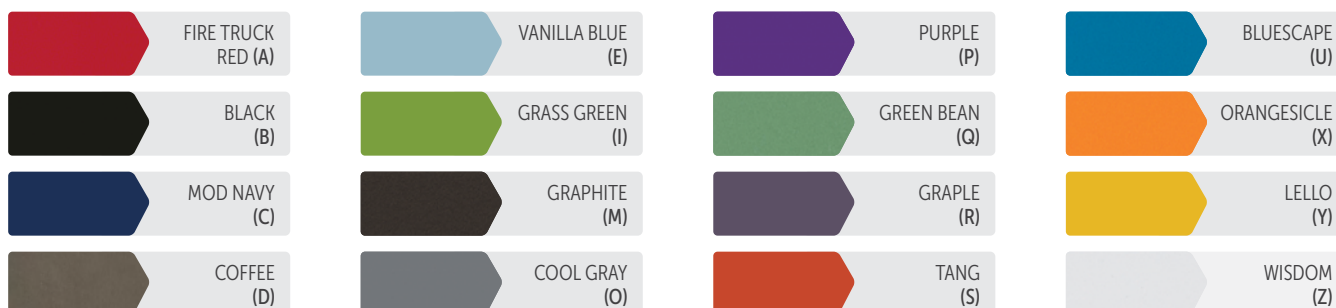

All 18" models are available with Titanium color legs only.

[FAMILY PART] - [PATTERN SERIES] - [TOP COLOR]

STEP 2 PATTERN SERIES SIDES COLOR

Use the name of the textile color as the key code for **STEP 2**

MOMENTUM VANGUARD CV PATTERN SERIES

SPRADLING EDGELINE PATTERN SERIES

SPRADLING SILVERTEX PATTERN SERIES

GRADED-IN PROGRAM

Soft seating is also available in hundreds of additional textiles through our graded-in program.

Scan the QR code or visit paragoninc.com/textiles for details.

If you have a custom fabric you'd like to use, we also offer a COM option. Contact us for additional information.

LAMINATE WOOD SURFACES

EDGE COLORS FOR LAMINATE SURFACES