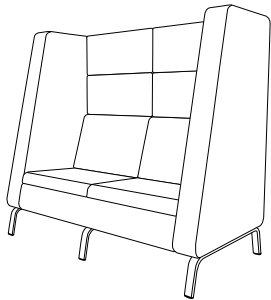

MOTIV 2.0 - 18" H DOUBLE HIGH-BACK ARMED SOFA

Model #	Width (in)	Depth (in)	Overall Height (in)	Weight (lbs)	Freight Class (Qty 1)
MTV20HA18	63	32	57	290	250
MTV20HA18-PF (W/Power Front)	63	32	57	290	250