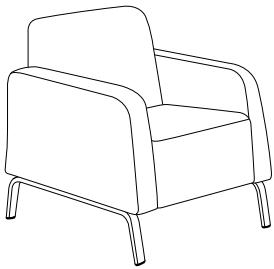

ARMLESS SOFA A Sides B Seat, Back

18" BENCH A Sides B Top, Front, Back

60° & 90° BENCHES

A Sides B Fabric or Laminate Top, Front, Back

MOTIV 2.0

12" & 15" ARMLESS CHAIR

A Arms B Back

18" ARMLESS CHAIR

A Back, Base
B Seat and Back Cushion

HIGH-BACK SOFA

A Arms, Back, Base
B Seat, Lower back,
Upper back cushions

12" & 15" STRAIGHT 60° & 90° BENCHES

A Sides
B Top, Front, Back

18" STRAIGHT, 60° & 90° BENCHES

A Sides B Top, Front & Back

MODEL NUMBERS & PRODUCT SPECS

MOTIV 1.0 - 18" H ARMLESS CHAIR

Model #	Width (in)	Depth (in)	Overall Height (in)	Weight (lbs)	Freight Class (Qty 1)
EDUMS300	23	32	34	65	250
EDUMS300PR (Power Right)	23	32	34	65	250
EDUMS300PL (Power Left)	23	32	34	65	250
EDUMB600 (Casters on Front 2 Legs)	23	32	34	65	250