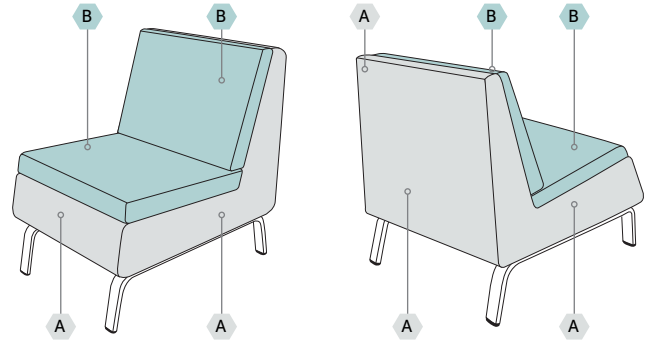

Motiv Bench
with Laminate
Surface

MOTIV 1.0

MOTIV® SEATING FABRIC LOCATION

Please see the diagram below and list fabric choice in accordance to desired location.

ARMED CHAIR A Arms B Back

ARMLESS CHAIR A Sides B Seat, Back

ARMLESS SOFA A Sides B Seat, Back

18" BENCH A Sides B Top, Front, Back

60° & 90° BENCHES

A Sides B Fabric or Laminate Top, Front, Back

MOTIV 2.0

12" & 15" ARMLESS CHAIR

A Arms B Back

18" ARMLESS CHAIR

A Back, Base
B Seat and Back Cushion

HIGH-BACK SOFA

A Arms, Back, Base
B Seat, Lower back,
Upper back cushions

12" & 15" STRAIGHT 60° & 90° BENCHES

A Sides
B Top, Front, Back

18" STRAIGHT, 60° & 90° BENCHES