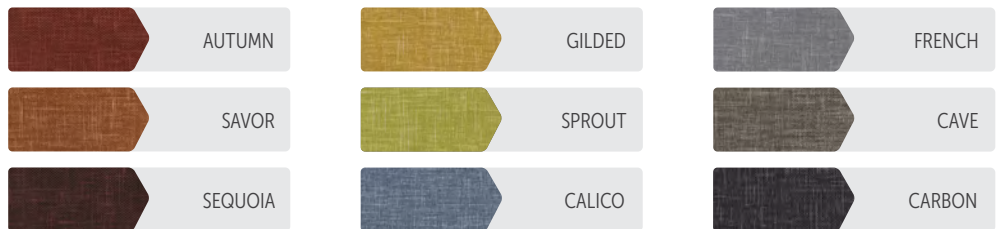

All 18" models are available with Titanium color legs only.

[FAMILY PART] - [PATTERN SERIES] - [TOP COLOR]

STEP 2 PATTERN SERIES SIDES COLOR

Use the name of the textile color as the key code for **STEP 2**

[FAMILY PART] - [PATTERN SERIES] - [TOP COLOR] - [PATTERN SERIES] - [SIDES COLOR]

○ MAYER QUATTRO PATTERN SERIES

○ CF STINSON LARA PATTERN SERIES

MOMENTUM EVO CV PATTERN SERIES

MOMENTUM TRIBECA CV PATTERN SERIES

MOMENTUM VANGUARD CV PATTERN SERIES

SPRADLING EDGELINE PATTERN SERIES

SPRADLING SILVERTEX PATTERN SERIES

GRADED-IN PROGRAM

Soft seating is also available in hundreds of additional textiles through our graded-in program.