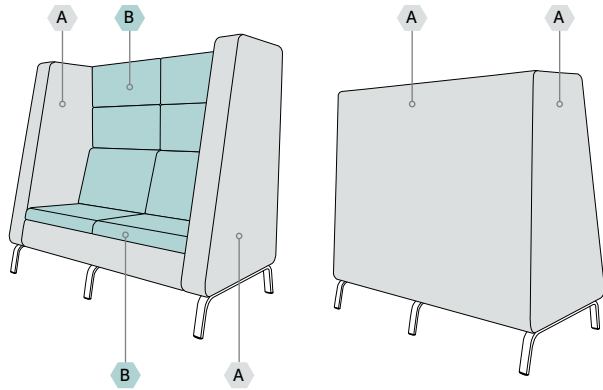

Motiv Bench
with Laminate
Surface

MOTIV 1.0

MOTIV® SEATING FABRIC LOCATION

Please see the diagram below and list fabric choice in accordance to desired location.

ARMED CHAIR A Arms B Back

ARMLESS CHAIR A Sides B Seat, Back

ARMLESS SOFA A Sides B Seat, Back

18" BENCH A Sides B Top, Front, Back

60° & 90° BENCHES

A Sides B Fabric or Laminate Top, Front, Back

MOTIV 2.0

12" & 15" ARMLESS CHAIR

A Arms B Back

18" ARMLESS CHAIR

A Back, Base
B Seat and Back Cushion

HIGH-BACK SOFA

A Arms, Back, Base
B Seat, Lower back,
Upper back cushions

12" & 15" STRAIGHT 60° & 90° BENCHES

A Sides
B Top, Front, Back

18" STRAIGHT, 60° & 90° BENCHES