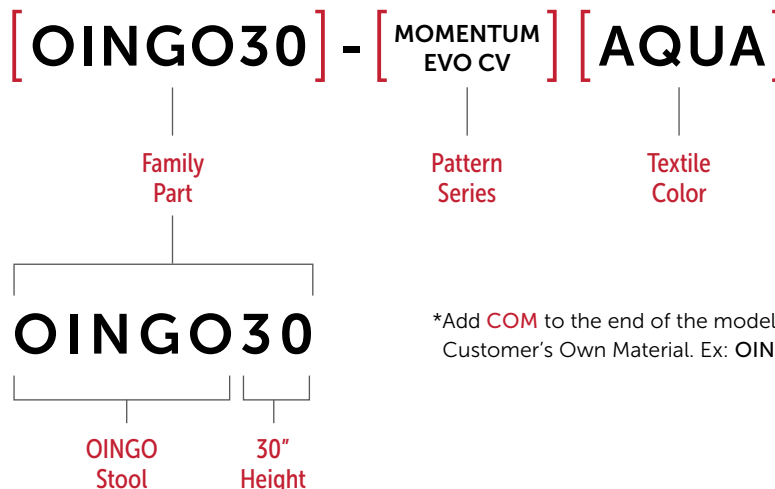

CONFIGURING A MODEL NUMBER

Choose your family part. In this example, we used part **OINGO30**. The structure of this new part number can be broken up with parenthesis like this: